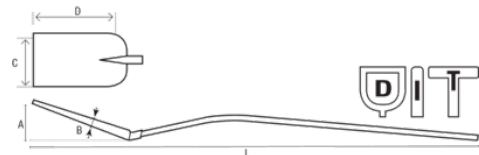

LST-63102

Lawn Edge Knives with T-Handle

PRODUCT DETAILS

- With a centred tread for neat lawn borders
- Entirely made of carbon steel with matte powder coating
- A crescent blade with a large centred tread
- Promotes environmentally friendly gardening
- T-hilt made of polypropylene (PP) with a soft grip
- Robust carbon steel shaft
- Easier penetration when edging from the central tread compared to traditional side tread edgers

PRODUCT ATTRIBUTES

Product	L	A	C	D	
LST-63102	1045 mm	70 mm	210 mm	190 mm	1.42 kg

Follow the Fish!